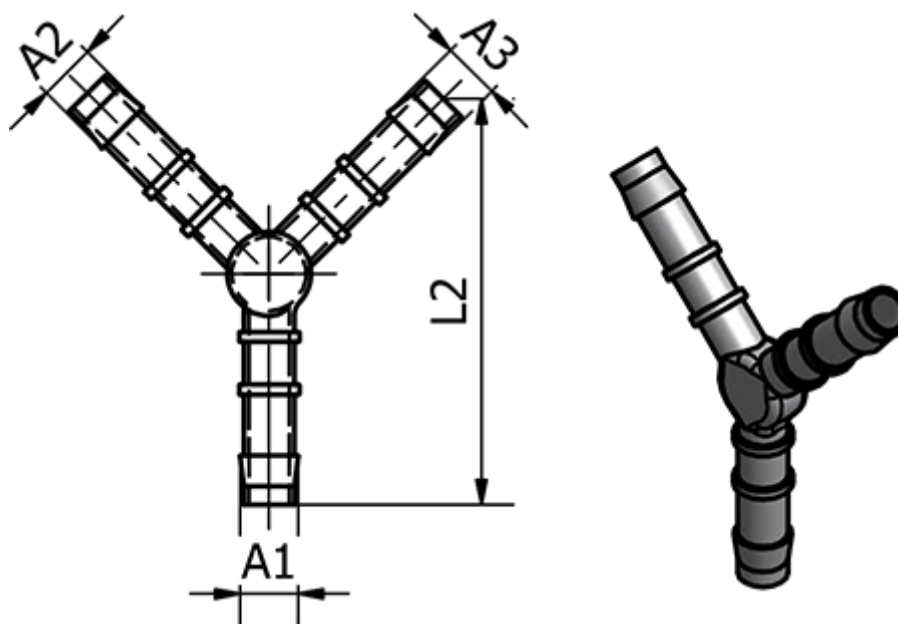

Article number: 58635611

Description: Tube Connector 36.611, Ø4/ Ø4/ Ø4
Y-connector

Measures

Ext. Hose Diameter A1 = 4

Ext. Hose Diameter A2 = 4

Ext. Hose Diameter A3 = 4

L2 = 25.5